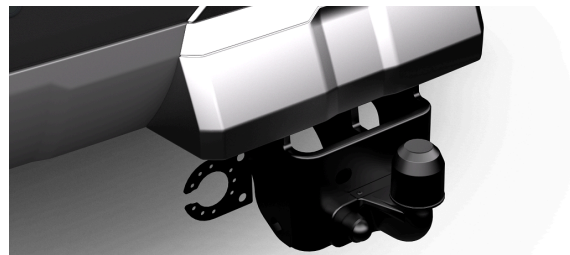

FLANGED TOW BAR

€1130.00

FLANGED TOW HITCH / 13 PIN ELECTRICS

The fixed towbar provides a strong towing capability. A dedicated Toyota wiring kit ensures protection of your vehicle's electrical system.

BONNET DEFLECTOR