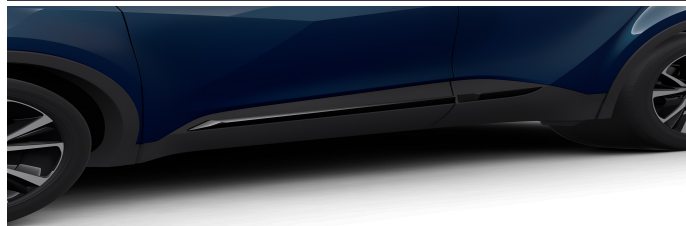

TOYOTA C-HR STYLE PACK

€460.00

PIANO BLACK SIDE GARNISH

Contoured to integrate smoothly with the side of your car and create a powerful low profile appearance.