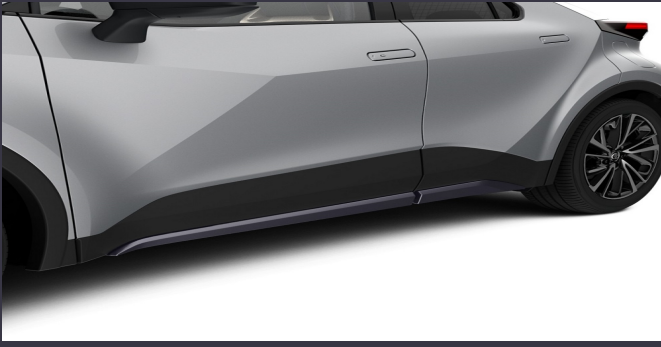

SIDE SKIRTS

€310.00

Grey skirts contoured to integrate smoothly with the side of your car and create a powerful low profile appearance.